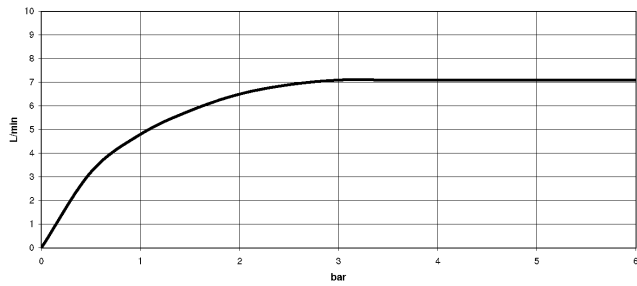

SYMETRICS Wall-mounted basin spout without pop-up waste - Brushed Durabronz (23kt Gold)

13 800 980

- 185mm projection
- fixed spout
- circular, air-enriched flow
- hole diameter 37 mm
- rosette 60 x 60 mm
- 1/2" connection
- plug-link mounting
- max. flow 7 l/min
- lead-free
- WRAS 1904065

For Touchfree control please order eSet Touchfree
WITH or WITHOUT temperature adjustment

Recommended miscellaneous

Concealed wall elbow -

- max. recess depth 163 mm
- min. recess depth 90 mm

35 085 970 90

SYMETRICS Wall-mounted basin spout without pop-up waste - Brushed Durabronz (23kt Gold)

13 800 980
mm [inches]

Flow rate chart

Certificates

LGA_18592.

WRAS_1904065.

**SYMETRICS Wall-mounted basin spout without pop-up waste - Brushed
Durabronz (23kt Gold)**