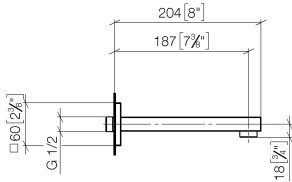

SYMETRICS Wall-mounted basin spout without pop-up waste - Brushed Durabronz (23kt Gold)

13 800 980

- 185mm projection
- fixed spout
- circular, air-enriched flow
- hole diameter 37 mm
- rosette 60 x 60 mm
- 1/2" connection
- plug-link mounting
- max. flow 7 l/min
- lead-free
- WRAS 1904065

For Touchfree control please order eSet Touchfree
WITH or WITHOUT temperature adjustment

Recommended miscellaneous

Concealed wall elbow -

- max. recess depth 163 mm
- min. recess depth 90 mm

35 085 970 90

SYMETRICS Wall-mounted basin spout without pop-up waste - Brushed Durabronz (23kt Gold)

13 800 980
mm [inches]

Flow rate chart

Certificates

LGA_18592.

WRAS_1904065.

**SYMETRICS Wall-mounted basin spout without pop-up waste - Brushed
Durabronz (23kt Gold)**

13 800 980

Spare parts list

No.	Item Number	Name	Quantity used	Delivery time
1	09 14 10 053 90	seal	1	2
2	09 24 04 135 90	nipple	1	2
3	09 14 10 008 90	seal	2	2
4	90 11 68 004 00-28	spout	1	20
5	90 23 01 029 02-28	aerator	1	20