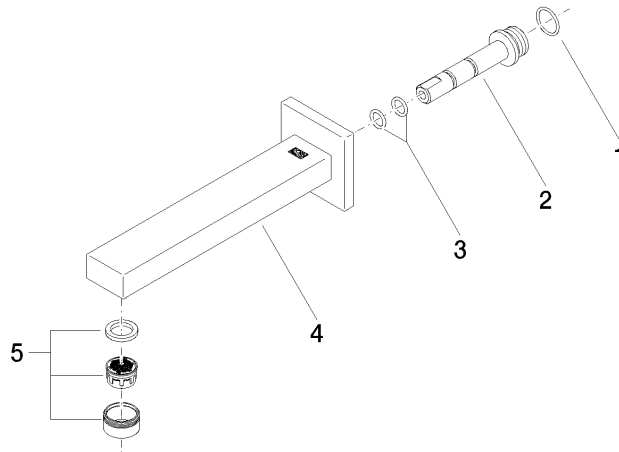

SYMETRICS Wall-mounted basin spout without pop-up waste - Brushed Durabronz (23kt Gold)

13 800 980

- 185mm projection
- fixed spout
- circular, air-enriched flow
- hole diameter 37 mm
- rosette 60 x 60 mm
- 1/2" connection
- plug-link mounting
- max. flow 7 l/min
- lead-free
- WRAS 1904065

For Touchfree control please order eSet Touchfree
WITH or WITHOUT temperature adjustment

Recommended miscellaneous

Concealed wall elbow -

- max. recess depth 163 mm
- min. recess depth 90 mm

35 085 970 90

SYMETRICS Wall-mounted basin spout without pop-up waste - Brushed Durabronz (23kt Gold)

13 800 980
mm [inches]

Flow rate chart

Certificates

LGA_18592.

WRAS_1904065.

**SYMETRICS Wall-mounted basin spout without pop-up waste - Brushed
Durabronz (23kt Gold)**

13 800 980

Spare parts list

No.	Item Number	Name	Quantity used	Delivery time
1	09 14 10 053 90	seal	1	2
2	09 24 04 135 90	nipple	1	2
3	09 14 10 008 90	seal	2	2
4	90 11 68 004 00-28	spout	1	20
5	90 23 01 029 02-28	aerator	1	20